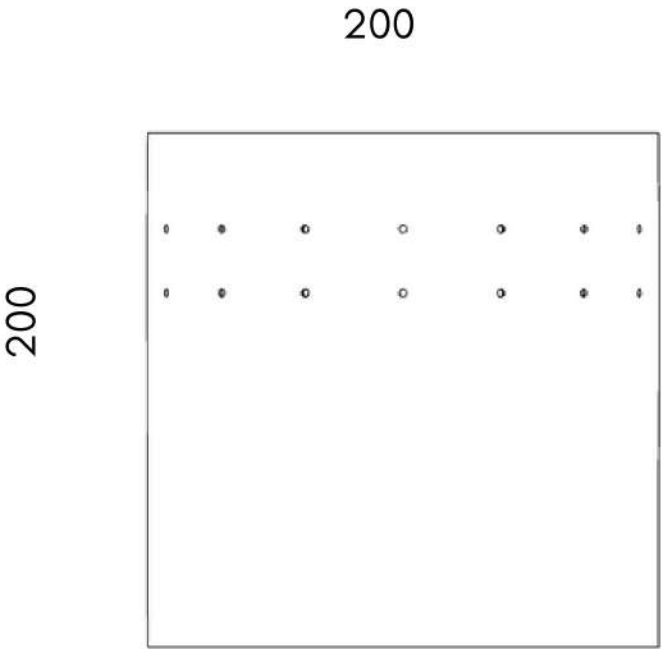

OROMO POT: LARGE

DIMENSIONS 200MM X 200MM X 200MM

WEIGHT: 3.5 KG

SKU: PPL01A-200

FINISHES: POWDERCOATED STEEL
PLASTIC DRIP TRAY

These pots are made from glavanised steel, powdercoated in the standard colours and come with a drip tray to protect your pot.

Oromo
noun
O-ro-mo