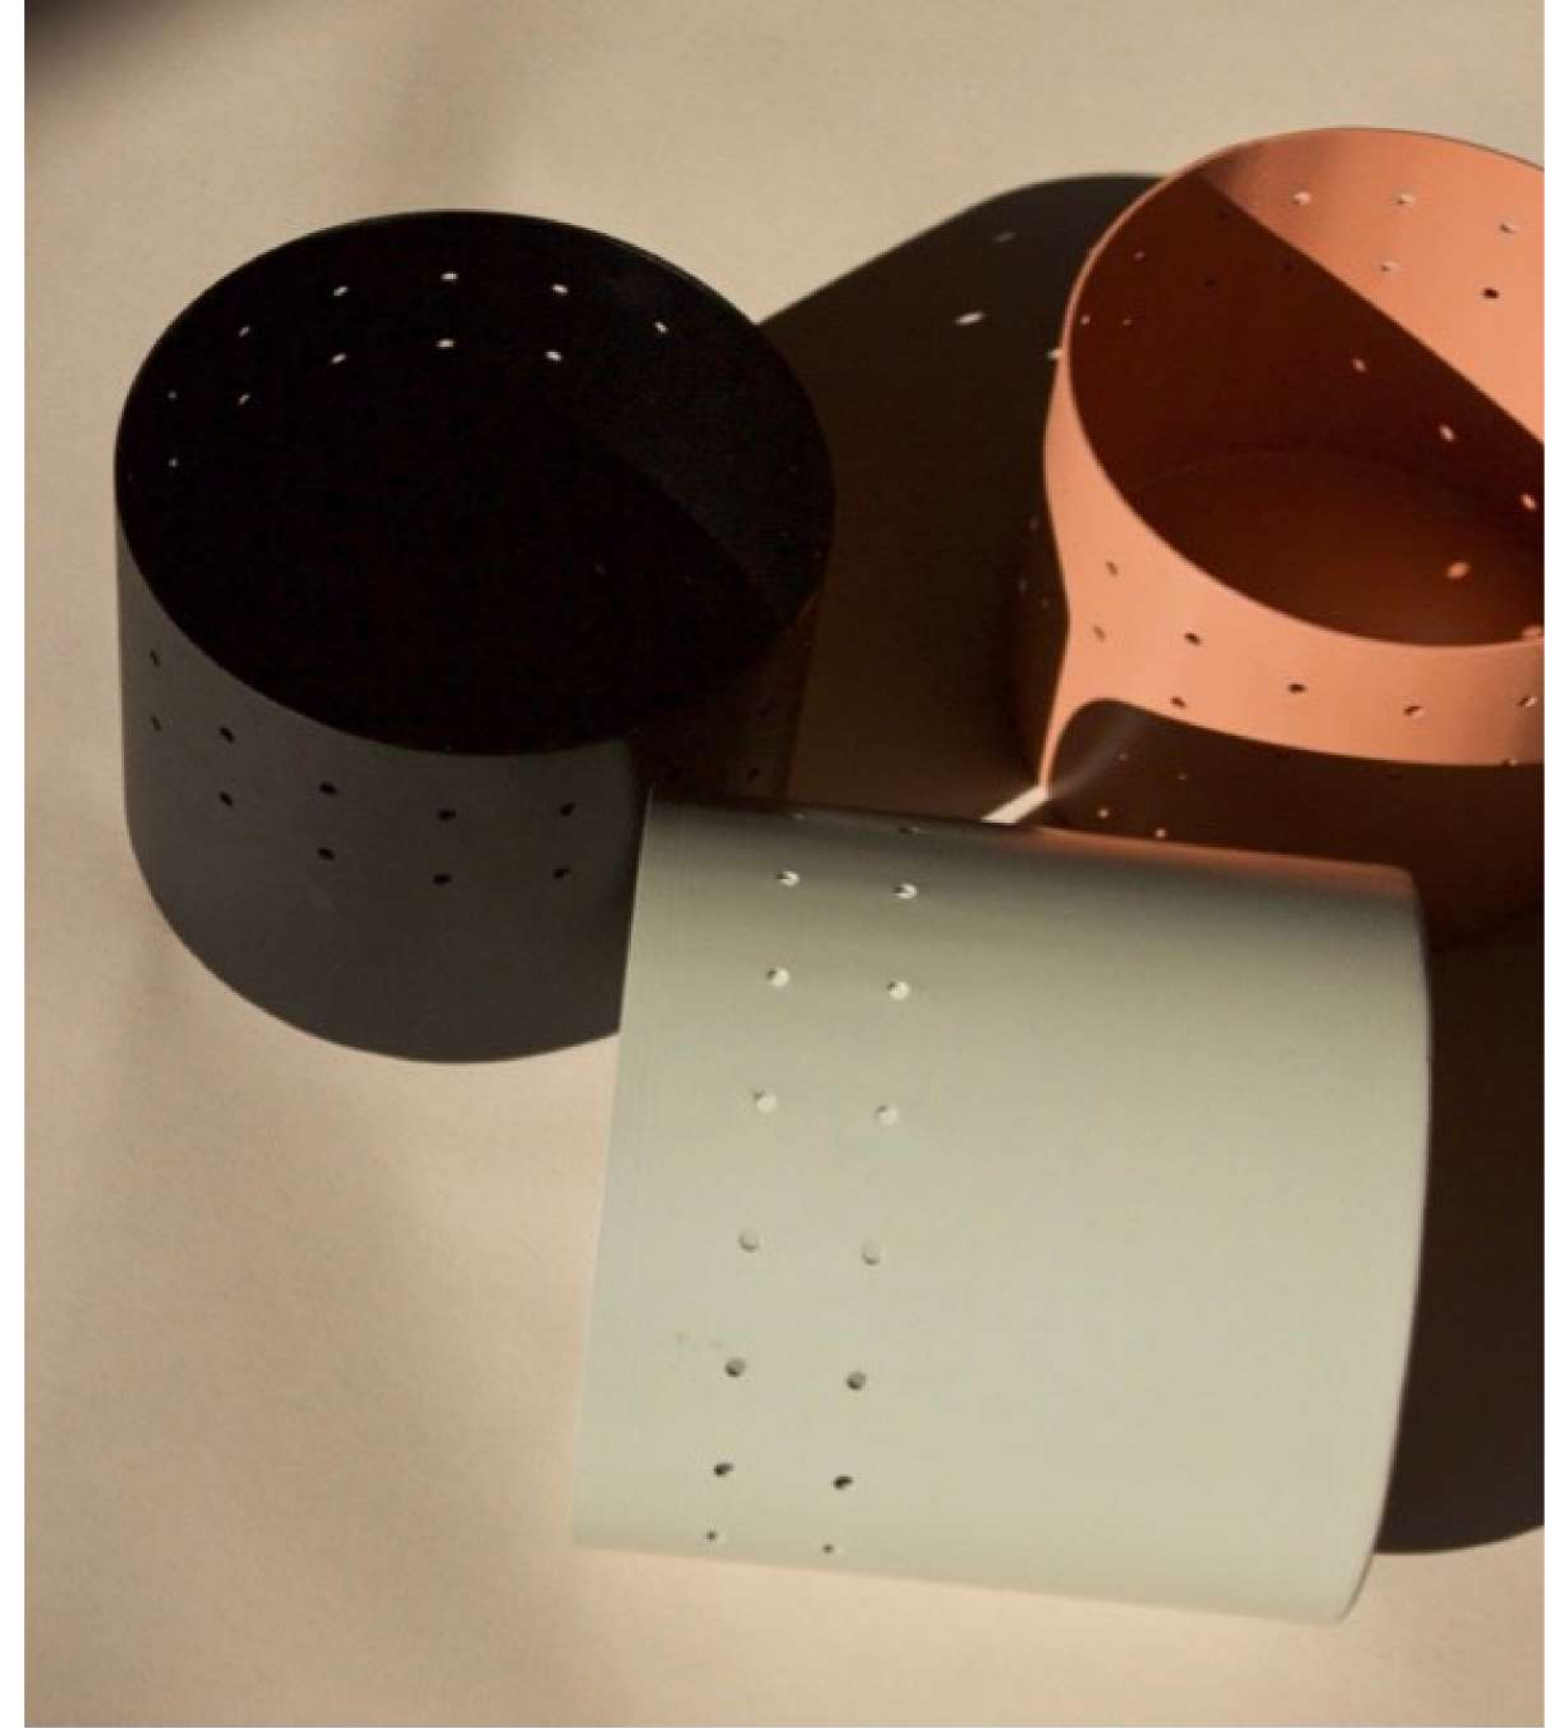

Oromo

noun

O-ro-mo