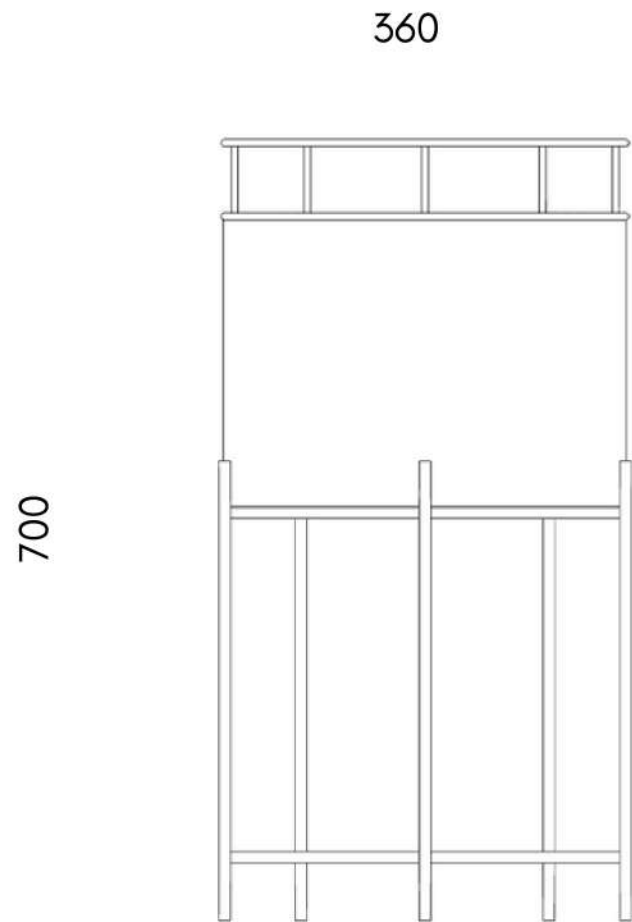

OROMO PLANTER: X-LARGE

DIMENSIONS 360MM X 360MM X 700MM

WEIGHT: 7 KG

SKU: SPL04-700IN/OUT

FINISHES: POWDERCOATED STEEL
PLASTIC DRIP TRAY

These planters are made from galvanised steel; powdercoated in the standard colours and come with a stand and a drip tray to protect your pot.

Oromo

noun

O-ro-mo