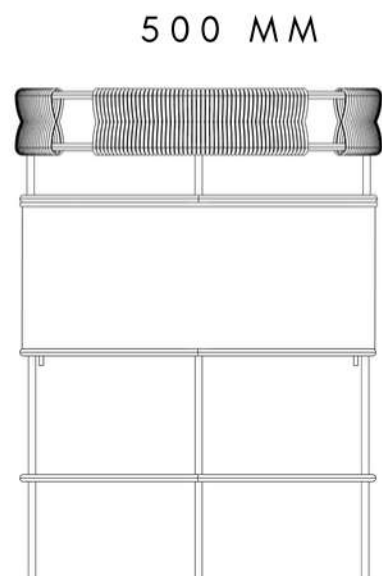

The Mangbetu planter is made from powder-coated steel frame with woven details in a braided polyprop cord.

Mangbetu

noun

Mang-be-tu

MANGBETU OVAL PLANTER

DIMENSIONS

1000MM X 500MM X 680MM

WEIGHT: