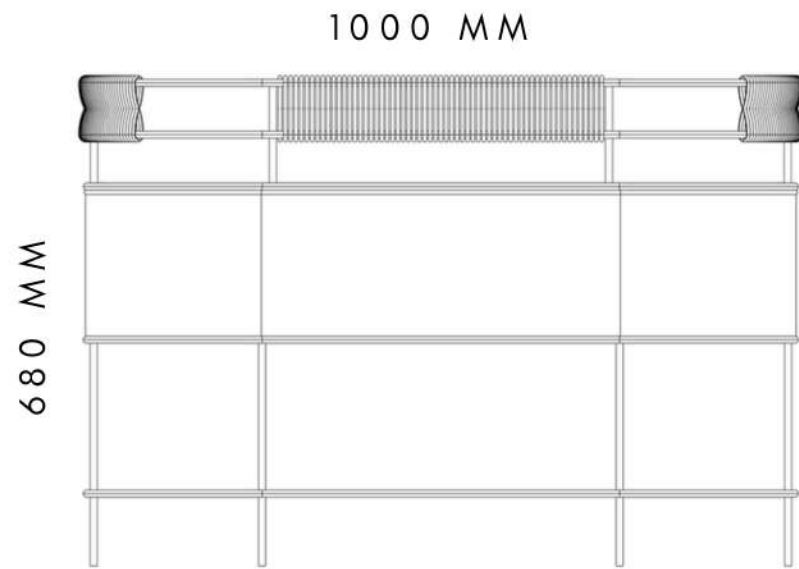

DIMENSIONS
440 MM X 440 MM X 680 MM

WEIGHT:
8KG

SKU:
SPL07-680

304 stainless steel & UV stable ferrograin powder coating,
with hand-painted outdoor pot by Seed Store.

Custom steel colours available on request.

The Mangbetu planter is made from powder-coated steel frame with woven details in a braided polyprop cord.

Mangbetu

noun

Mang-be-tu

MANGBETU OVAL PLANTER

DIMENSIONS

1000MM X 500MM X 680MM

WEIGHT: