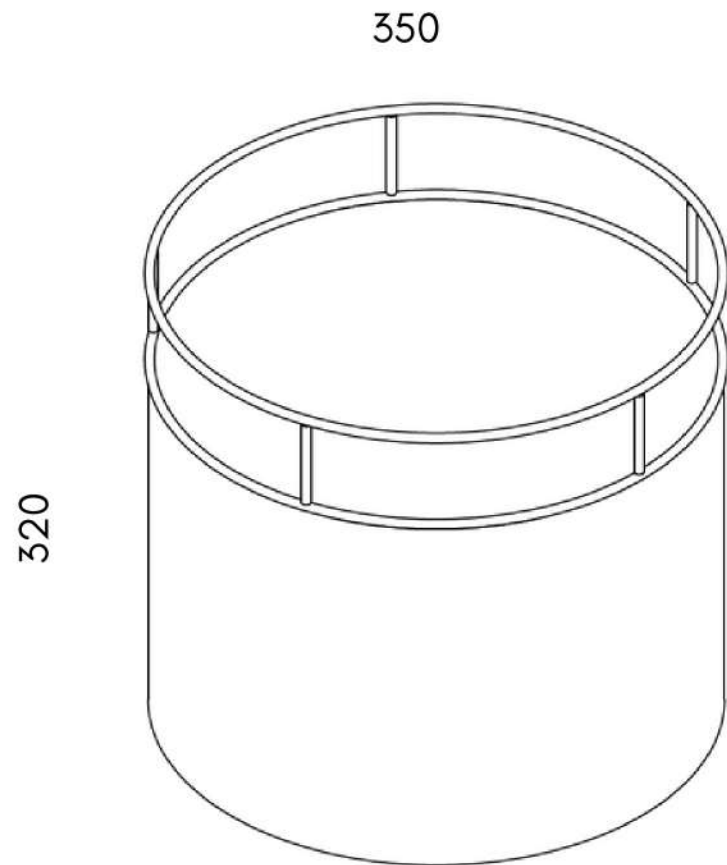

OROMO POT: X-LARGE

DIMENSIONS 350MM X 350MM X 320MM

WEIGHT: 5 KG

SKU: PPL01A-350

FINISHES: POWDERCOATED STEEL
PLASTIC DRIP TRAY

These pots are made from galvanised steel, powdercoated in the standard colours and come with a drip tray to protect your pot.

Oromo

noun

O-ro-mo