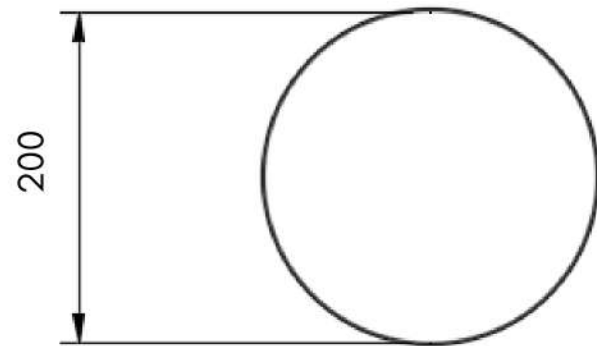

Oromo

noun

O-ro-mo

OROMO TIMBER BASE POT

DIMENSIONS 200 MM X 200 MM X 230 MM

WEIGHT: 3.5 KG

SKU: PPL01A-230

FINISHES: POWDERCOATED STEEL
SOLID TIMBER
PLASTIC DRIP TRAY