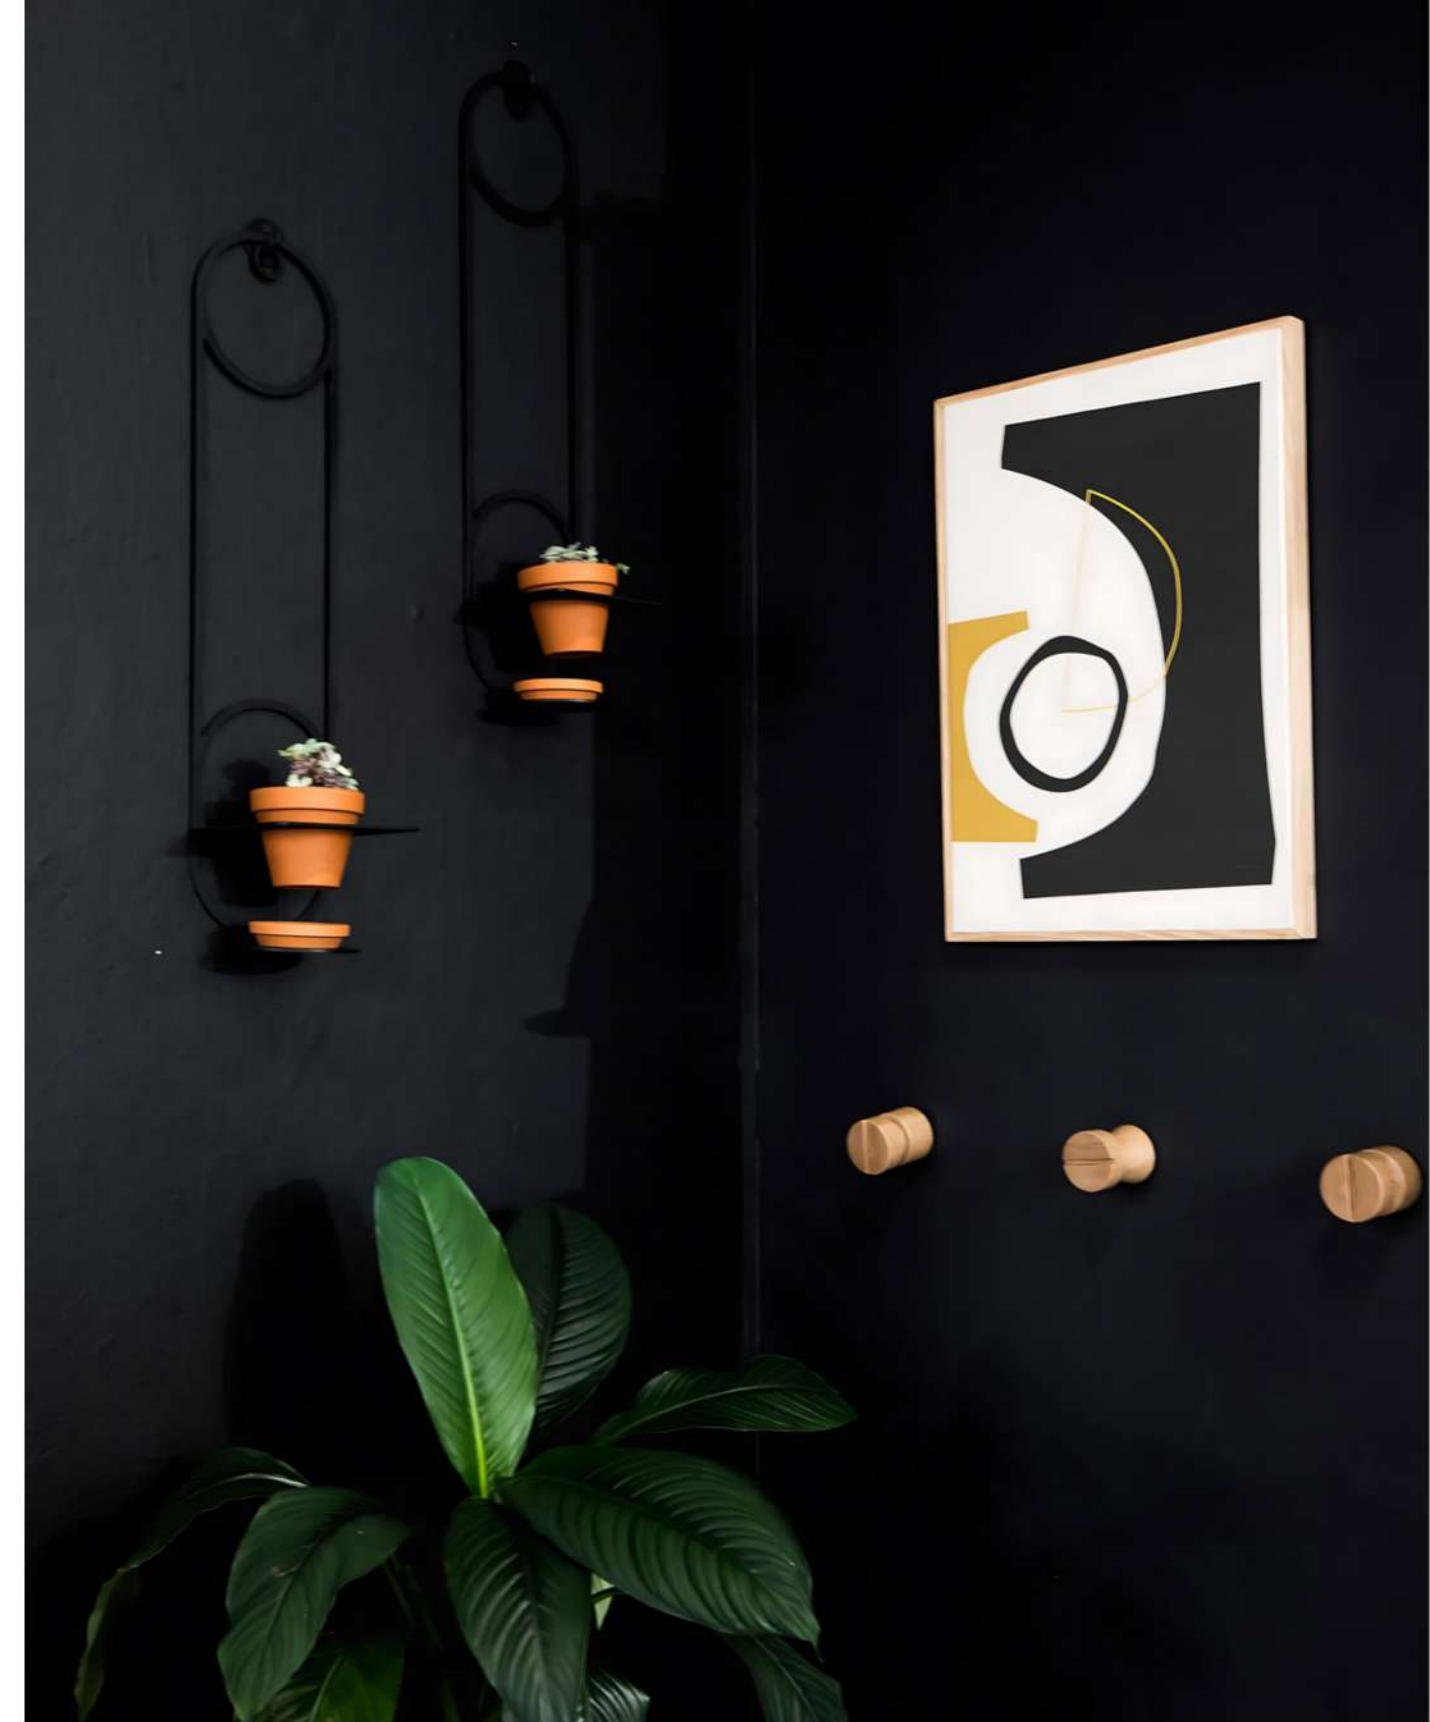

Fulani

noun

Fu-la-ni