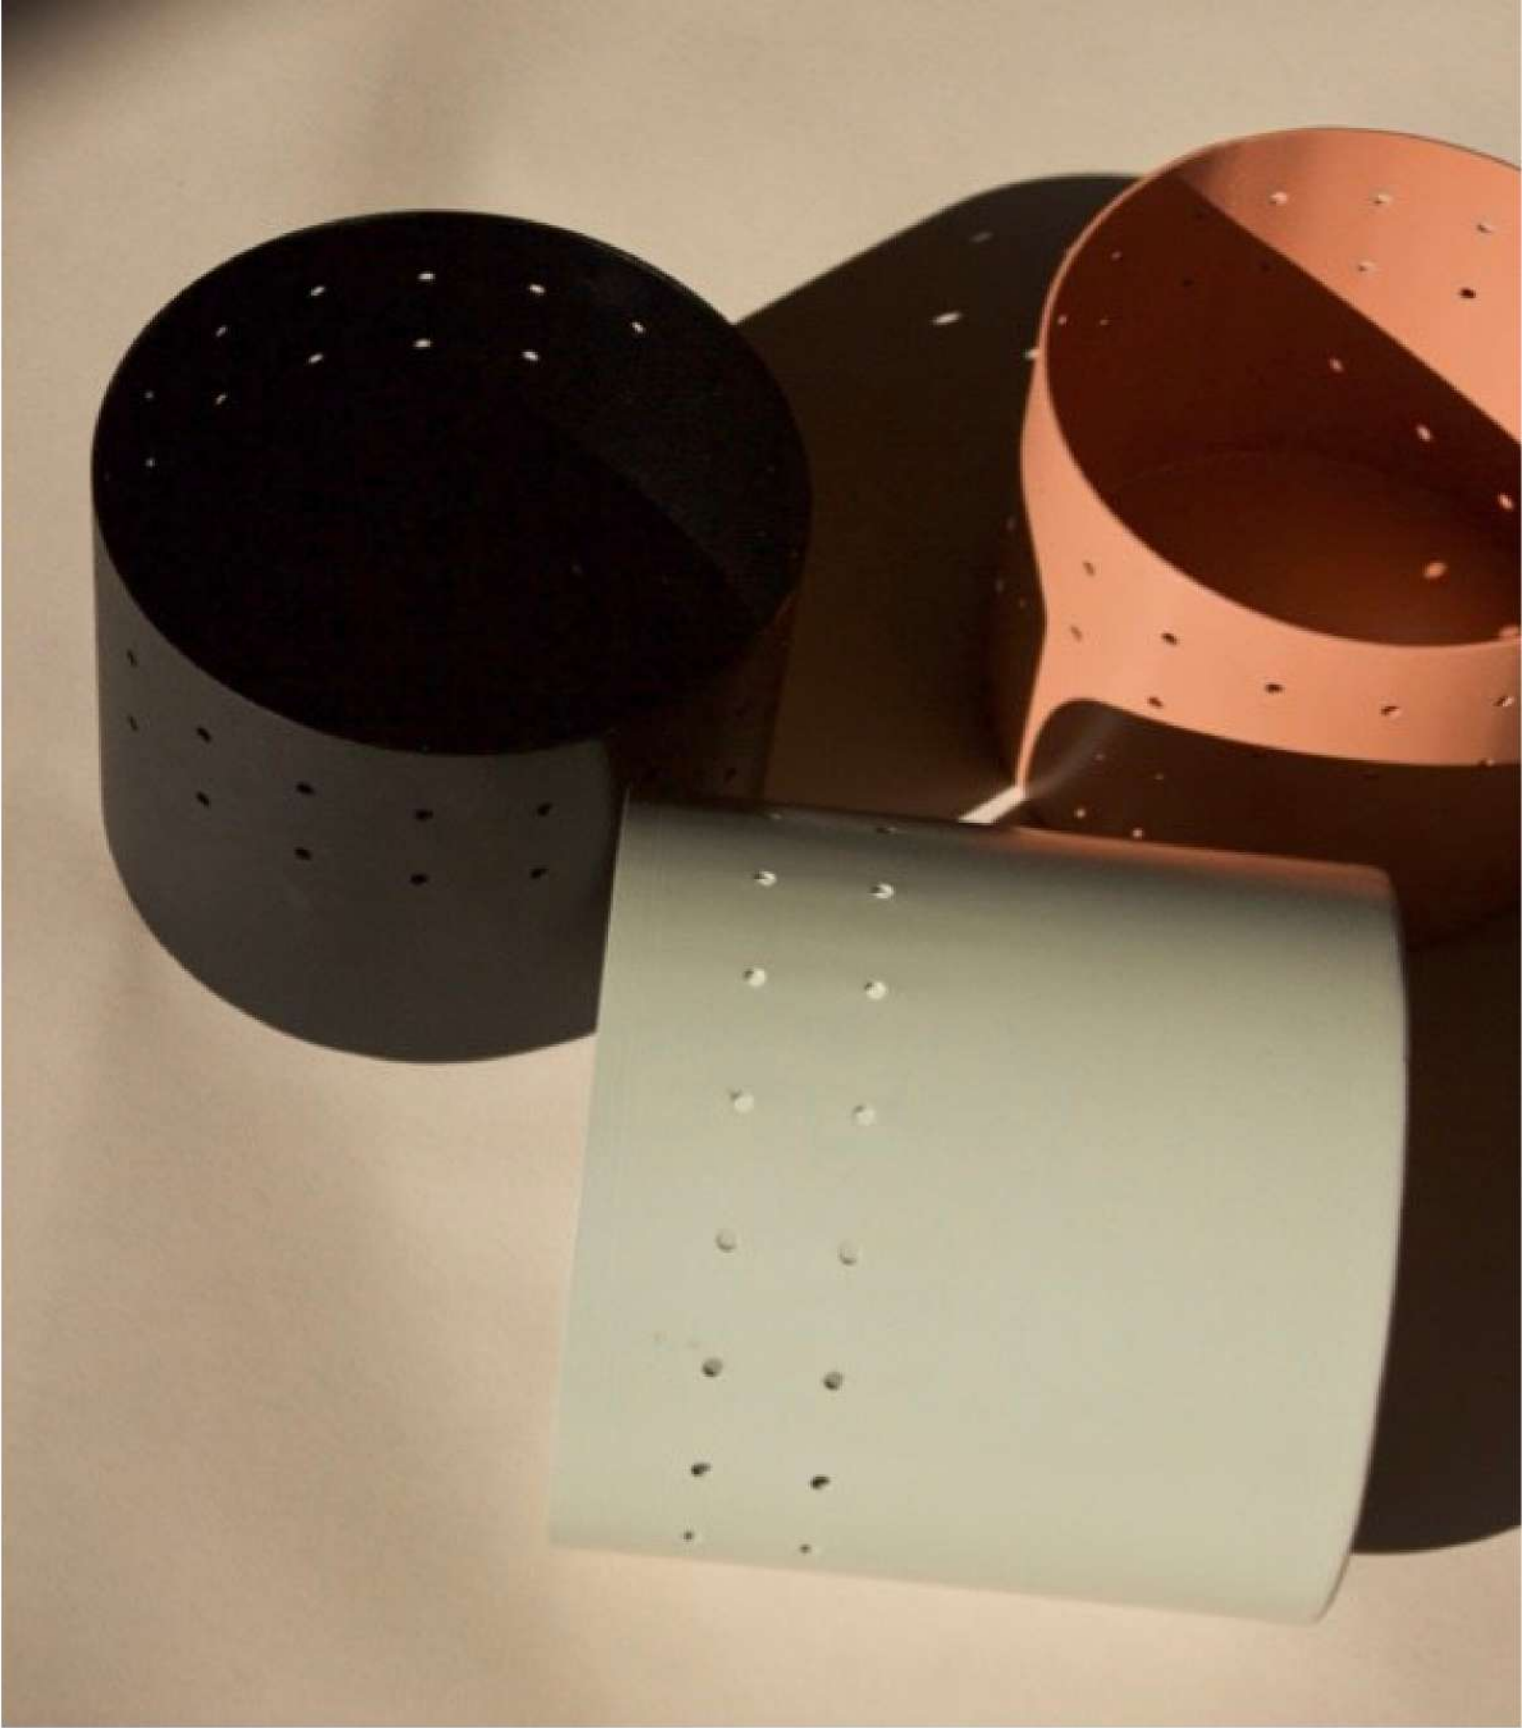

OROMO POT: LARGE

DIMENSIONS 200MM X 200MM X 200MM

WEIGHT: 3.5 KG

SKU: PPL01A-200

FINISHES: POWDERCOATED STEEL
PLASTIC DRIP TRAY

These pots are made from glavanised steel, powdercoated in the standard colours and come with a drip tray to protect your pot.

Oromo
noun
O-ro-mo