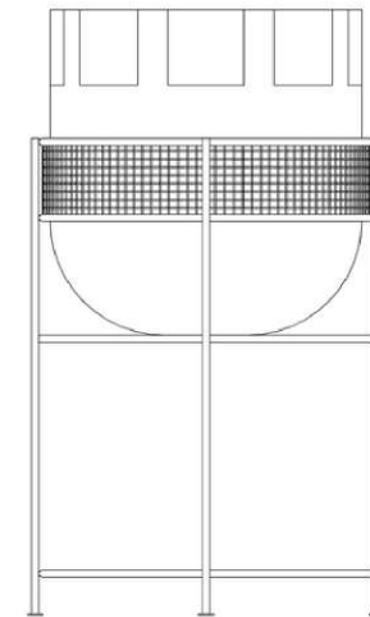

DIMENSIONS
440 MM X 440 MM X 800 MM

WEIGHT:
8KG

SKU:
SPL06-800

304 stainless steel & UV stable ferrograin powder coating,
with hand-painted outdoor pot by Seed Store.

Custom steel colours available on request.