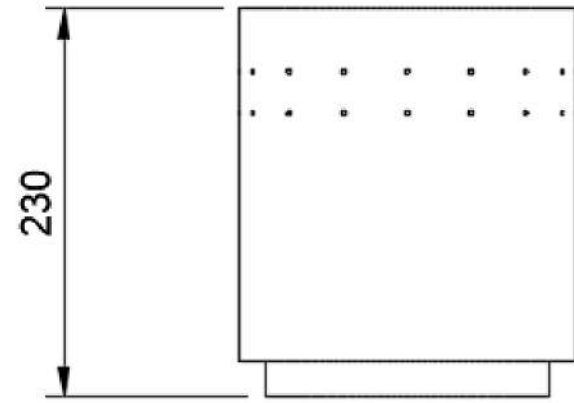

Oromo

noun

O-ro-mo

OROMO TIMBER BASE POT

DIMENSIONS 200 MM X 200 MM X 230 MM

WEIGHT: 3.5 KG

SKU: PPL01A-230

FINISHES: POWDERCOATED STEEL
SOLID TIMBER
PLASTIC DRIP TRAY