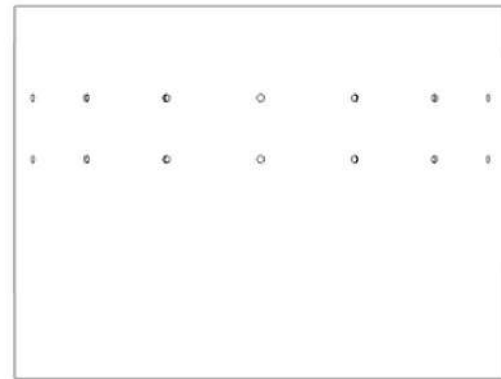

OROMO POT: SMALL

DIMENSIONS 200MM X 200MM X 150MM

WEIGHT: 3 KG

SKU: PPL01A-150

FINISHES: POWDERCOATED STEEL
PLASTIC DRIP TRAY

These pots are made from galvanized steel, powdercoated in the standard colours and come with a drip tray to protect your pot.

200

150