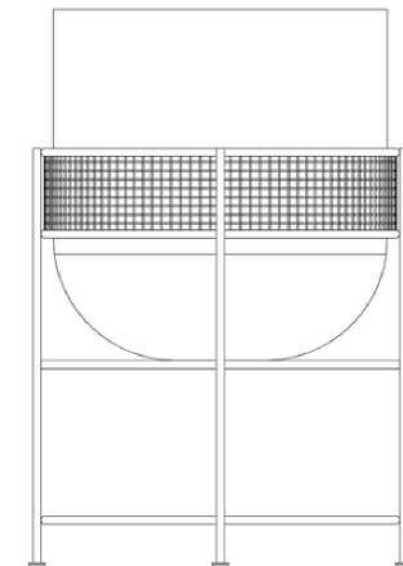

The materials for this piece are specially specified for outdoor living; with 304 stainless steel framework with woven mesh & lightweight fibreglass Seedstore Pots that are suitable for indoor and outdoor use and come with drainage holes as standard.

DIMENSIONS
440 MM X 440 MM X 680 MM

WEIGHT:
8KG

SKU:
SPL07-680

304 stainless steel & UV stable ferrograin powder coating,
with hand-painted outdoor pot by Seed Store.

Custom steel colours available on request.