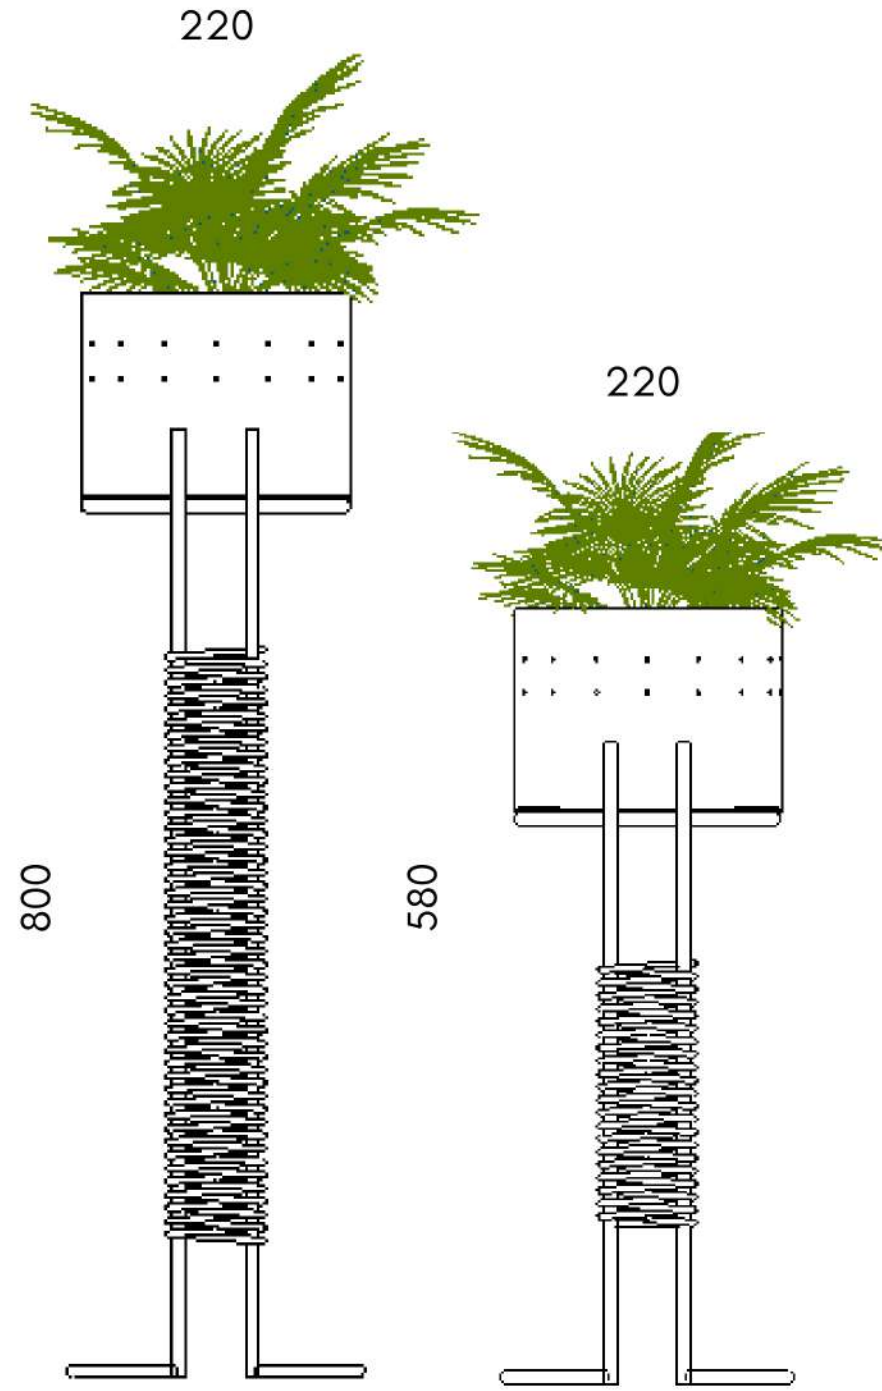

As part of the 2018 African Crowns Collection; these pieces are a functional homage to the magical sculptural spectacle of African hair, launched in 2018.

The planters have an organic details in powdercoated steel frames, woven details in the braided polyprop cord and come with a drip tray. This group of planters are a balance of soft lines and textural appeal with modernist undertones.

Oromo

noun

O-ro-mo

OROMO PLANTERS

DIMENSIONS 220MM X 220MM X 800M
 (TALL)
 220MM X 220MM X 580MM
 (SHORT)

WEIGHT: 4.6 KG
 4.3 KG

SKU: SPL03B-800
 SPL03A-580

FINISHES: POWDERCOATED STEEL
 5 MM CORD/ROPE