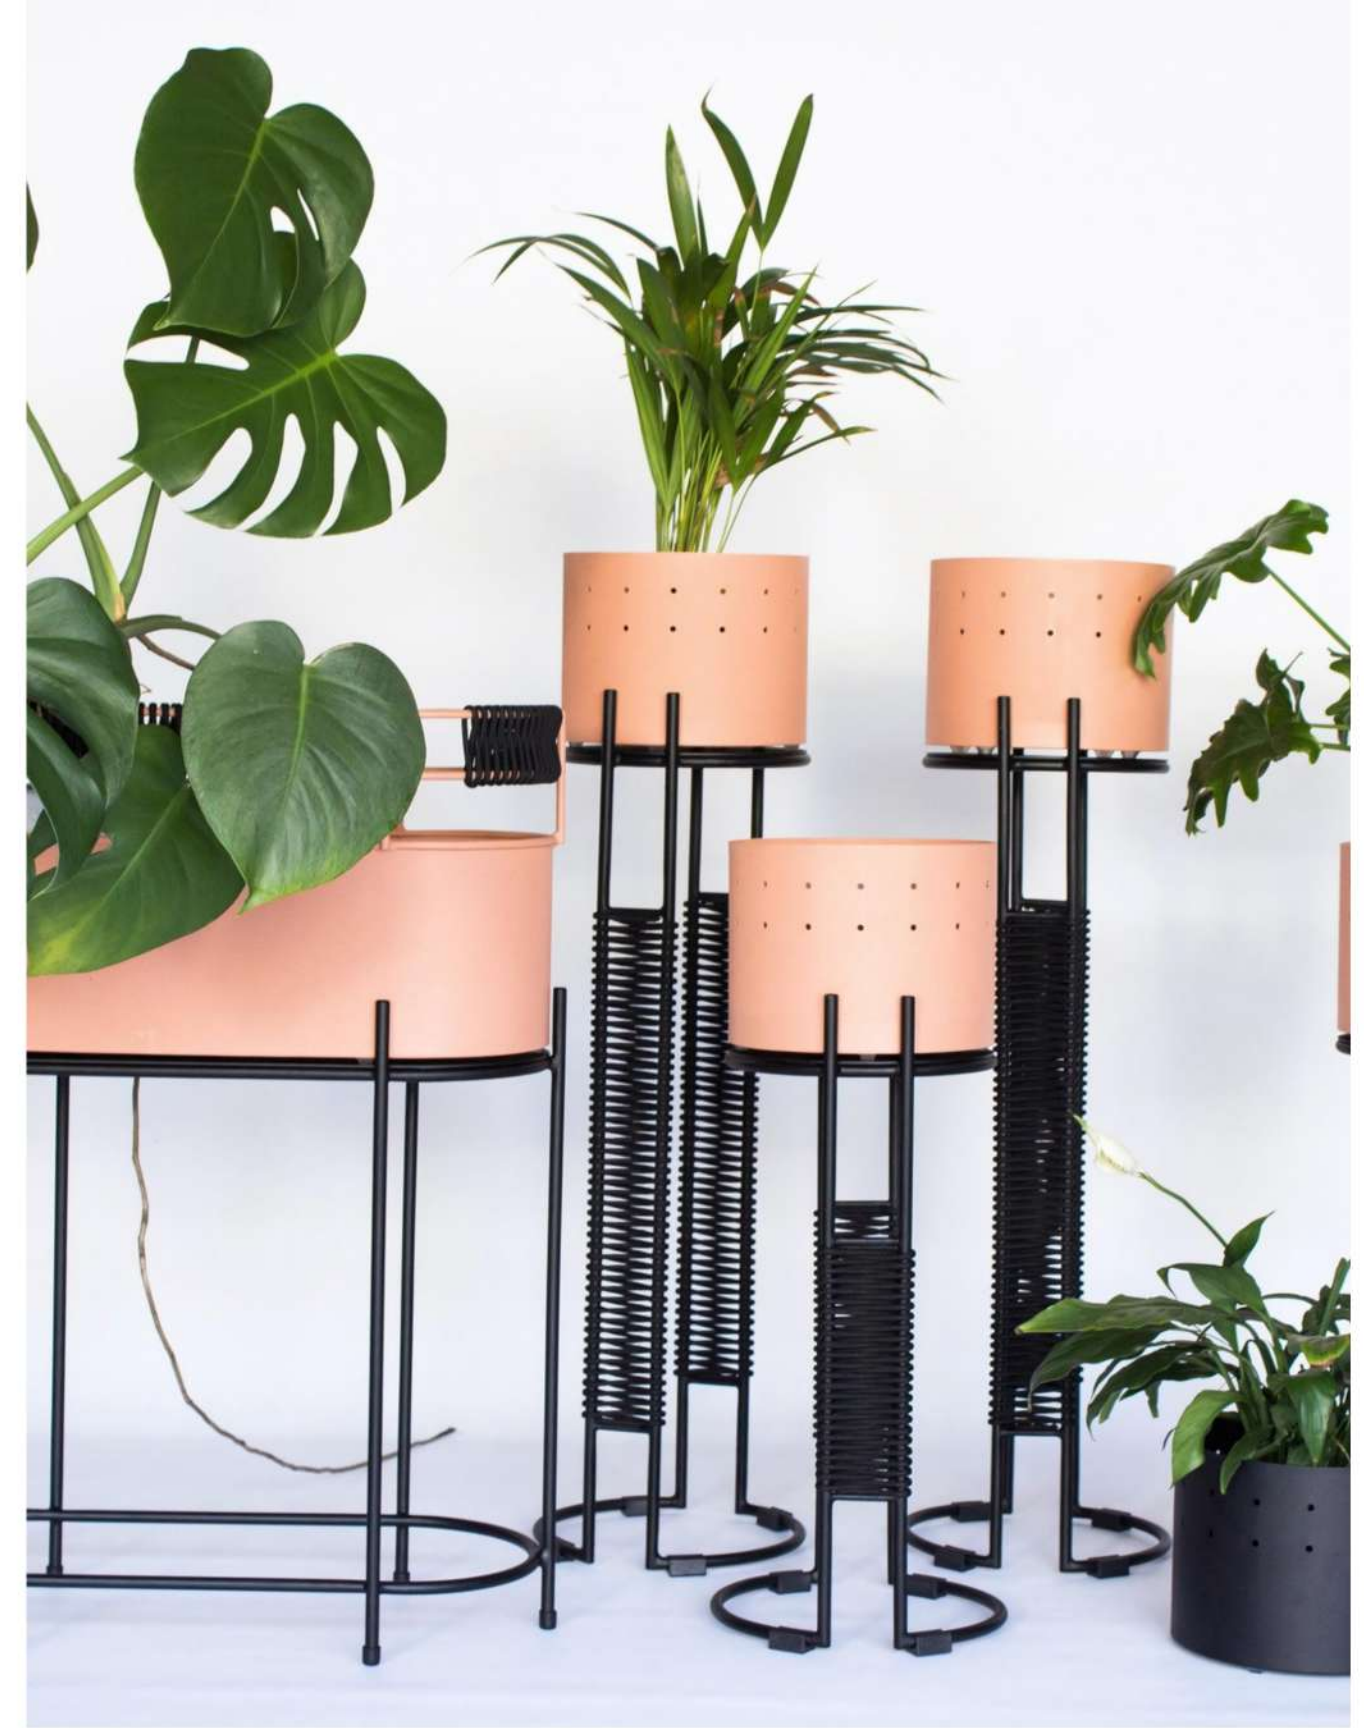

Oromo

noun

O-ro-mo